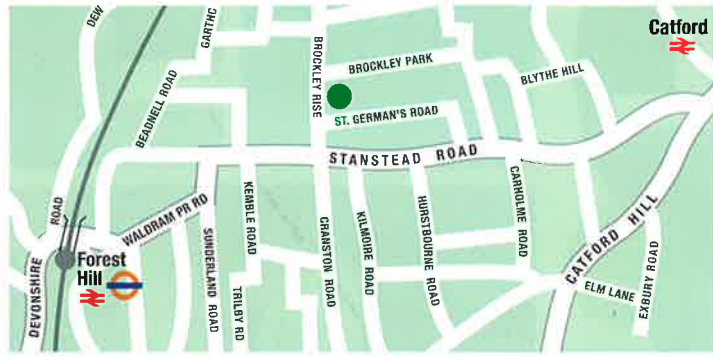

Main Centres

Brockley Rise Centre 2 Brockley Rise, London,
SE23 1PR Tel 020 8314 6677

Buses

122, 171, 172, 185, P4

Rail links

Catford stations
Crofton Park
Forest Hill
Honor Oak Park

Granville Park Centre Granville Park, Lewisham,
SE13 7DU Tel 020 8314 6666